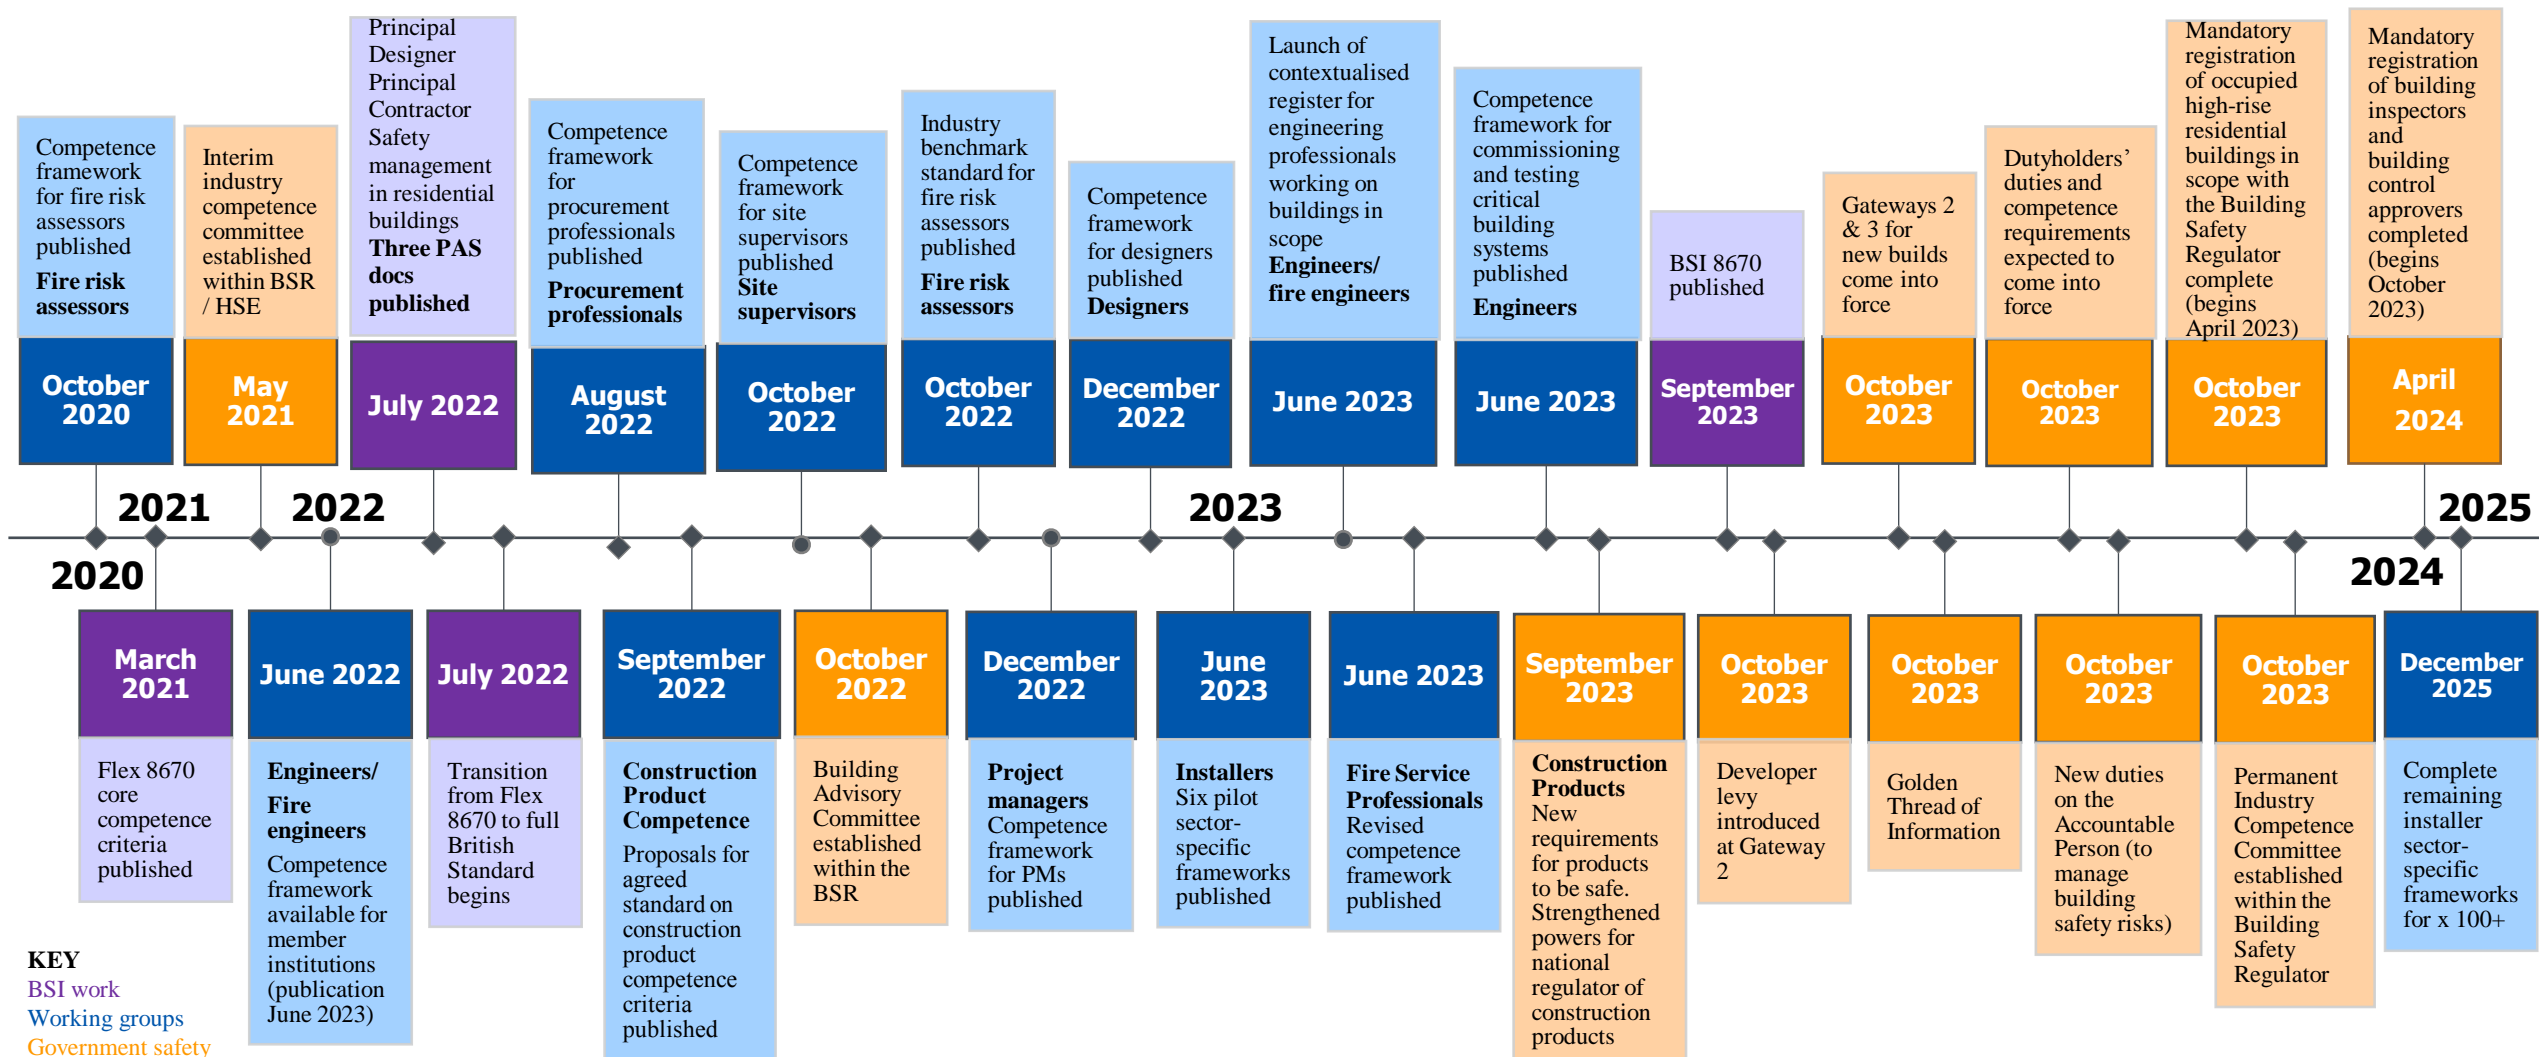

Timeline for competence activity

KEY
 BSI work
 Working groups
 Government safety legislation / Building Safety Regulator